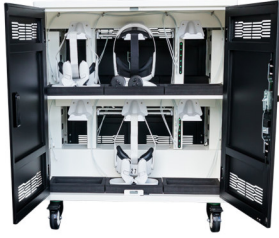

LGXR PowerCart mini™ VR Headset Storage & Charging Cart

Model: EN12

SPEC	Model	EN12
	Name	XR PowerCart Mini
	Capacity	12 Any Standalone VR Headsets
	Out of the Box Dimensions	32" x 28.5" x 36.5"
	In the Box Dimensions	33" x 29" x 38"
	Out of the Box Weight	174lbs
	In the Box Weight	187lbs
	Main material	SPCC
	Input	110,13A,60Hz
	Output	*0V,2.4A : 9V,2A : 12V,1.5A (USB port*24+AC socket*12)
	Equipped power	1430W(DC : 350W)
	Maximum output power	1430W (DC : 288W : AC:1142W)
Safety protection	Overvoltage protection	Support
	Grounding protection	Support
	Overload protection	Support
	Overcurrent protection	Support
	Short-circuit protection	Support
	Surge Protection	Support
	Leakage Protection	Support
Facade features	Isolation protection	Support
	Curved cabinet shape	Support
	180 degree door	*4
	Self-help brake wheel	*4 4inch
	Handle	*2
	UV lamp	*2
	Door lock	*2
	Fan with temperature control	Removes the hot air
	Circuit breaker	*1
	Power supply	*1
LED indicator	*24 Red: in charging/green: full charged	
Operating environment	Working environment temperature	0 °C ~ 45 °C
	Working environment humidity	20%~80%
	Storage environment temperature	0°C ~ 45 °C
Packing list	Charging cart	*1
	Key of the door	*4
	The power cord	*1
	Charging cable	*24
	User Manual	*1
	QC certificate	*1